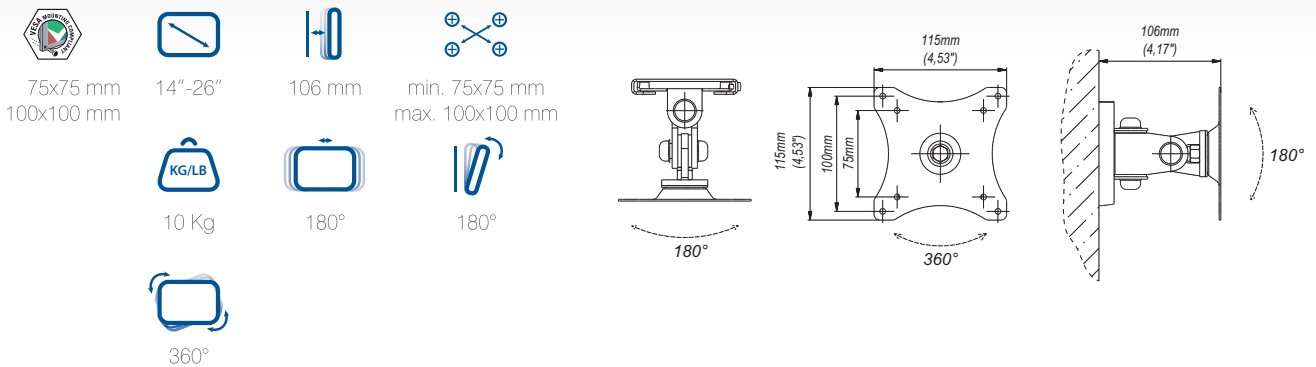

Features

- 1 **ADJUSTABLE POSITION**
vertical and horizontal with 360° rotation
- 2 **SAFETY**
safety bolt
- 3 **QUICK INSTALLATION**
easy installation of the product

Technical Data

Accessories

Series GDA

Trade Information

Index	Colour	Package	EAN
GD04c-R	Black	Multi-color	5908252961696
GD04c-B	Black	Black	5908252960347
GD04s-R	Grey	Multi-color	5908252961702
GD04s-B	Grey	Black	5908252960354

Package Dimensions [mm] (H x W x D)	115x120x120
Weight [Kg]	0.8