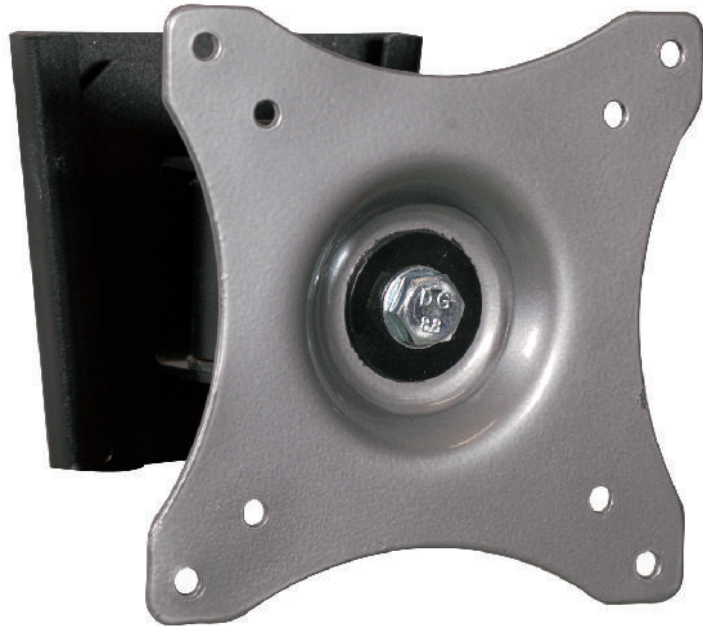

Features

- 1 **ADJUSTABLE POSITION**
vertical and horizontal with 360° rotation
- 2 **SAFETY**
safety bolt
- 3 **QUICK INSTALLATION**
easy installation of the product

Technical Data

Accessories

Series GDA

Trade Information

Index	Colour	Package	EAN
GD04c-R	Black	Multi-color	5908252961696
GD04c-B	Black	Black	5908252960347
GD04s-R	Grey	Multi-color	5908252961702
GD04s-B	Grey	Black	5908252960354

Package Dimensions [mm] (H x W x D)	115x120x120
Weight [Kg]	0.8